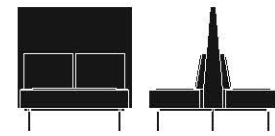

BANQUETTES

Banquette 983-51HTB
Mid Back
Width: 51"
Depth: 30"
Height: 43.5"
Seat Height: 19"

Banquette 983-51BTB
Mid Back, Back to Back
Width: 51"
Depth: 57"
Height: 43.5"
Seat Height: 19"

Banquette 980-51HTB
High Back
Width: 51"
Depth: 30"
Height: 55.5"
Seat Height: 19"