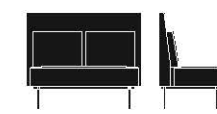

REVEAL COLLECTION
DESIGN BY BRIAN GRAHAM

BANQUETTES

Banquette 983-51HTB
Mid Back
Width: 51"
Depth: 30"
Height: 43.5"
Seat Height: 19"