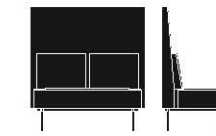

Banquette 980-51HTB
High Back
Width: 51"
Depth: 30"
Height: 55.5"
Seat Height: 19"