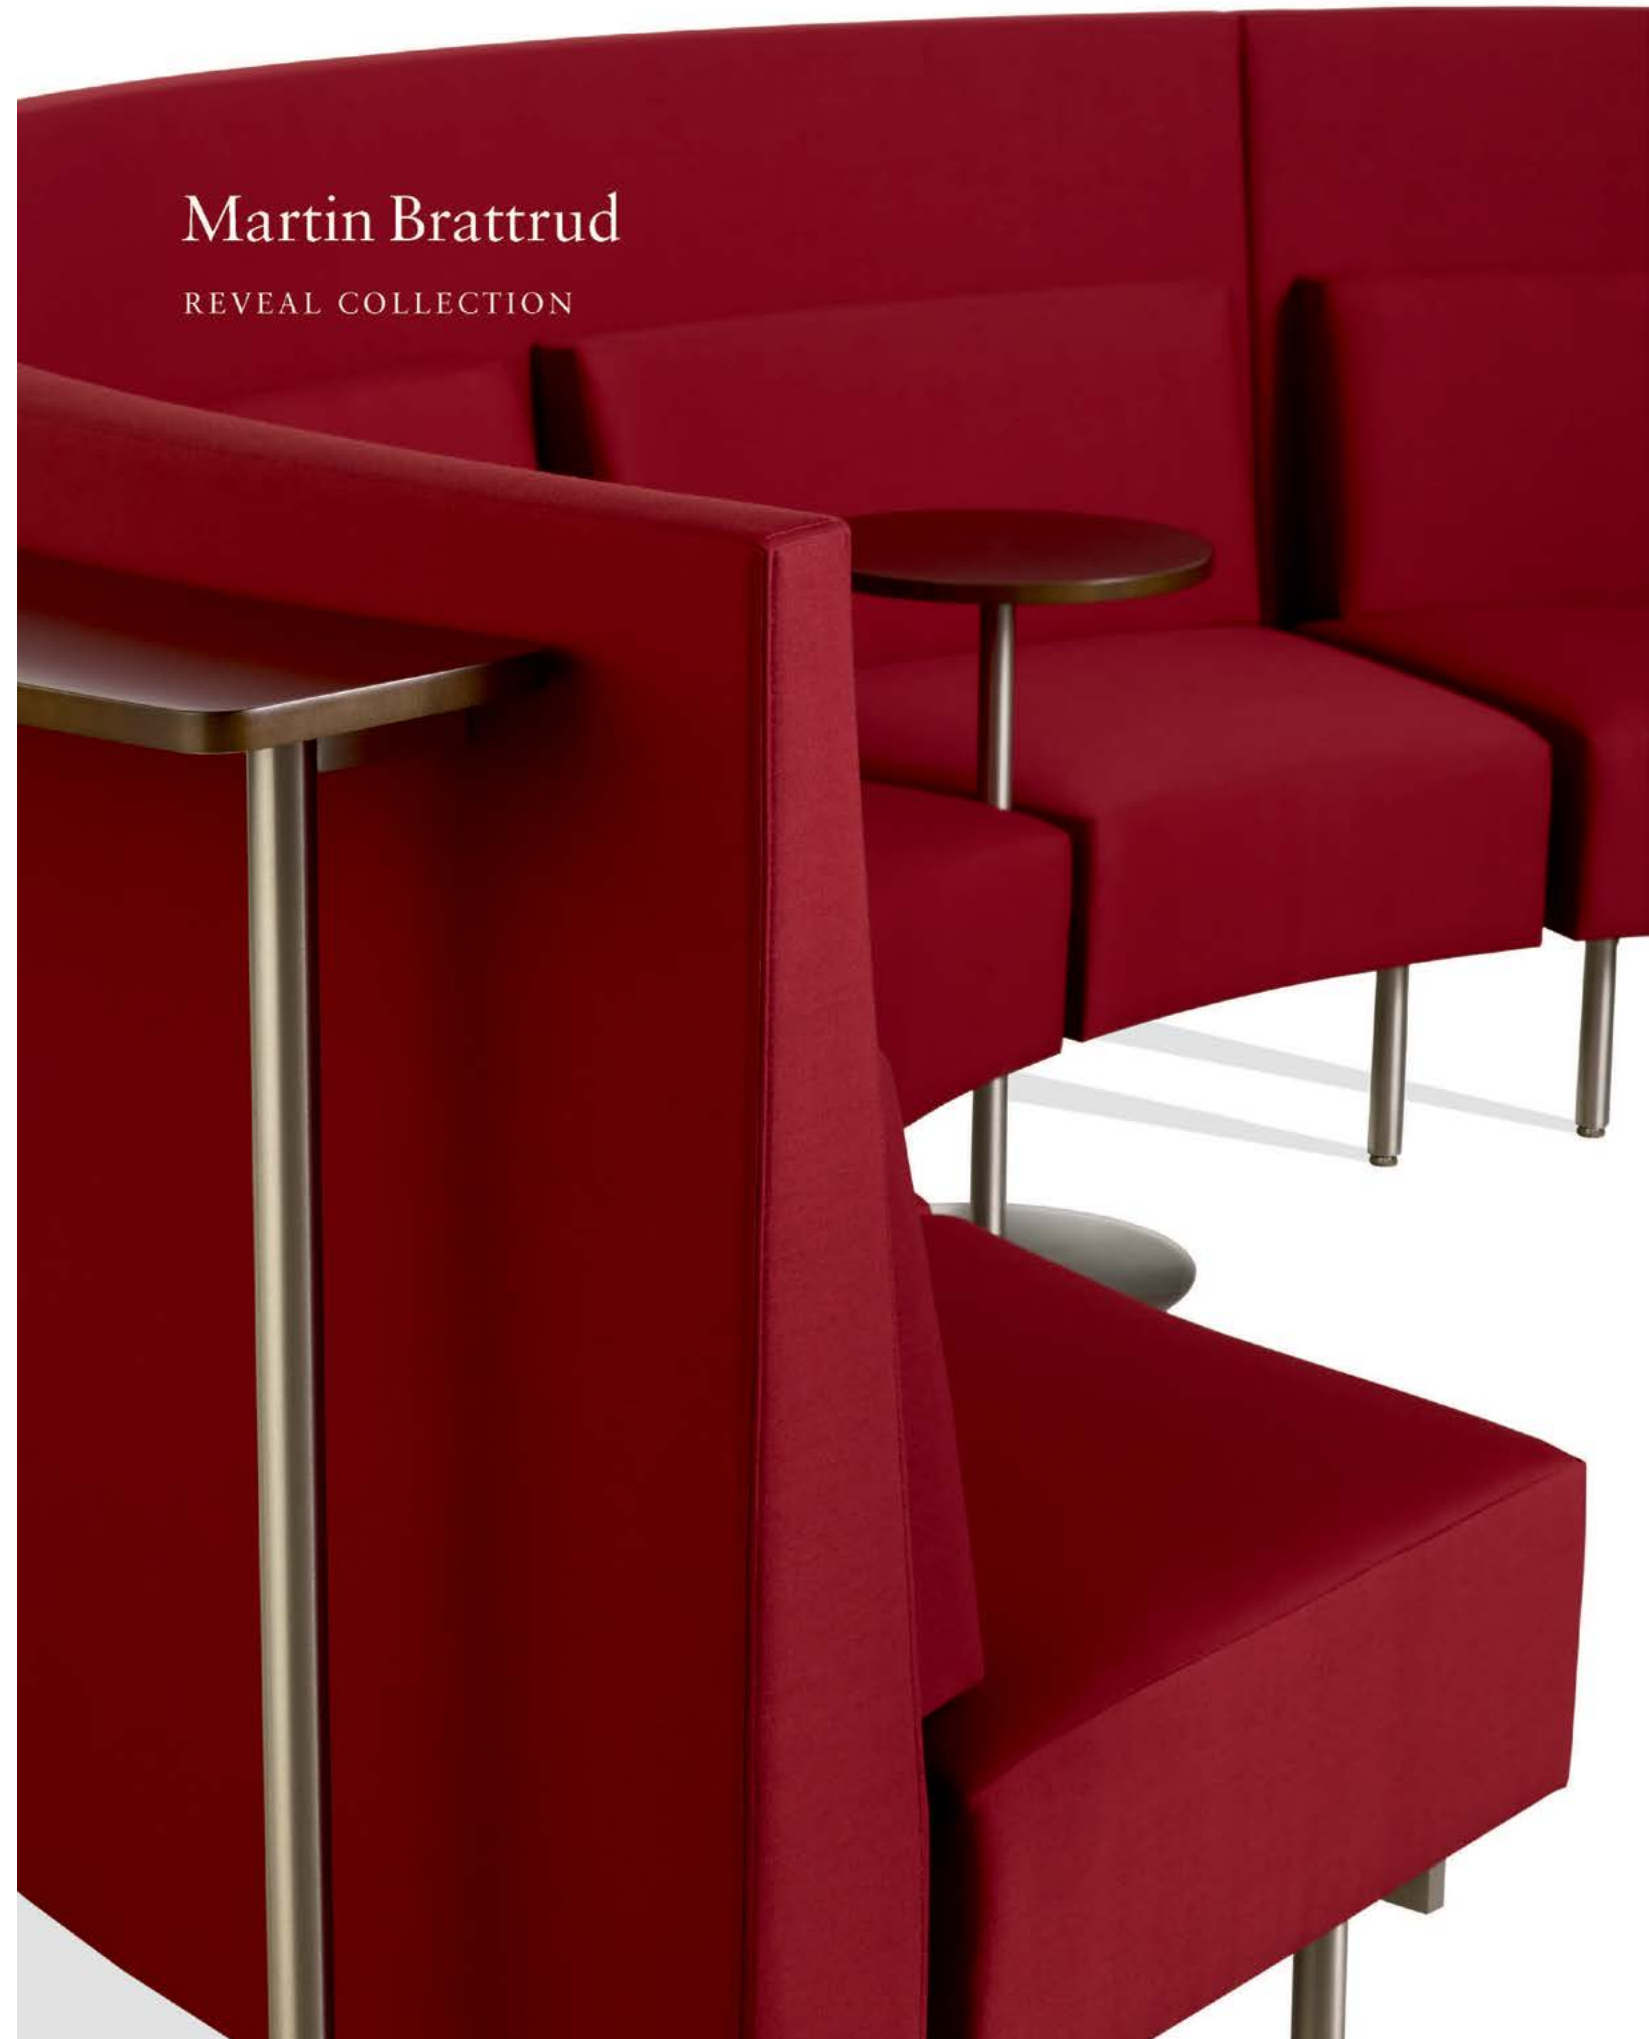

Martin Bratrud

REVEAL COLLECTION

REVEAL COLLECTION

Designed by Brian Graham for lounge areas, casual work and collaborative work settings, the Reveal Collection offers unlimited flexibility in seating and table configurations. The collection includes lounge chairs, ottomans, and sofas with low, mid and high backs. Freestanding tables are available in varying heights, top shapes, sizes and with a centered and off-set post.

With each element thoughtfully designed to contribute to a clean aesthetic and exceptional flexibility, options include segmented or continuous seat cushions, tablet arms, a table designed to bridge individual sofas and touchdown shelf that attach to the back of the sofa. Power options are available with all Reveal lounge seating, as well as with the collection's touchdown and bridge tables.